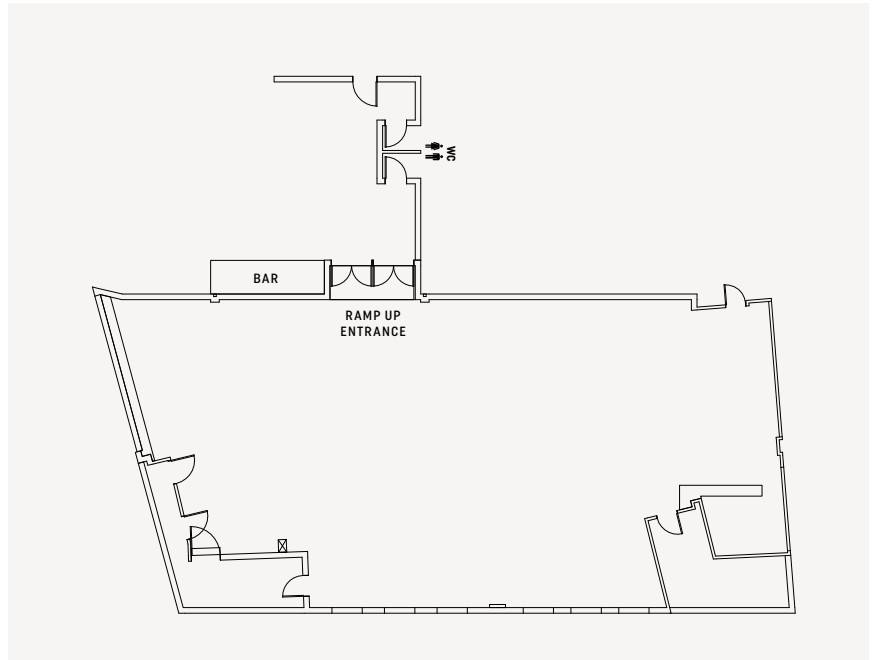

DOLTONE HOUSE

EVENTS • VENUES • CATERING

WELCOME
TO OUR HOUSE

— PERFECT FOR YOUR NEXT EVENT —

Sylvania Waters LA MAISON

- Ground floor
- Natural light
- Polished concrete floor
- Car access
- Contemporary furniture and designer fit out
- Recently renovated space
- Overlooks parc pavilion gardens

CAPACITIES	BANQUET	COCKTAIL	THEATRE	CLASSROOM
	200	180	250	50

Not to scale, capacities subject to event set up requirements

EXPERIENCE A FEEL AT HOME

Meaning "home" in French, La Maison features a rustic designer bar, an open plan layout and a naturally lit room, La Maison creates an atmosphere that is both convenient and stylish for your next event.