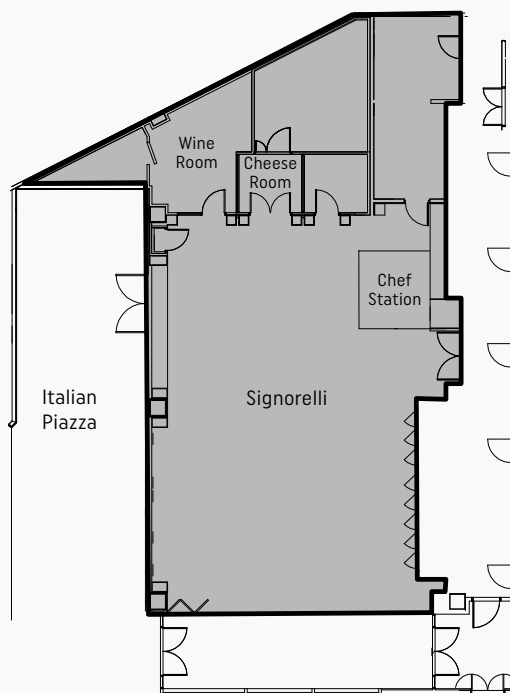

Waterfront venue with Sydney Harbour Bridge views

CAPACITIES

BOARDROOM

TERRACE

12+8

20

Jones Bay Wharf LOFT

- Waterfront location
- Private deck area with Harbour Bridge / City views
- Fully air-conditioned
- Features polished wooden floors, white gold mosaic tiles and a marble bar
- Private entrance for VIP arrival
- Natural light
- Telephone lines
- Internet access
- Lift and disabled access

CAPACITIES	BANQUET	COCKTAIL	THEATRE	CABARET
	200	280	130	144

NEW YORK INSPIRED

Doltone House Loft is a sleek multifunctional space split over three levels, ideal for unique events. Exclusive waterfront, polished wooden floors, high ceilings, feature lighting and a large marble bar.

CAPACITIES	COCKTAIL	BANQUET	THEATRE	CLASSROOM
	200	160	240	110

Not to scale, capacities subject to event set up requirements

Darling Island SIGNORELLI GASTRONOMIA

- Cocktail functions
- Corporate team building
- Cooking classes
- Media launch
- Wine and cheese tasting events
- Special events
- Private dining space
- Italian style piazza