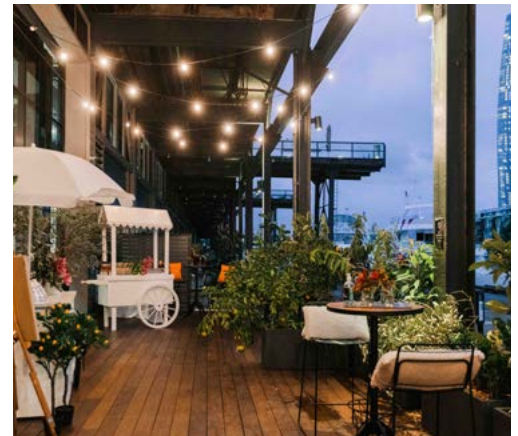

CAPACITIES	BANQUET	COCKTAIL	THEATRE	CABARET
	100	150	100	72

ECLECTIC MUSEUM ON SYDNEY HARBOUR

Tribute Museum showcases a collection of historical photographic memorabilia and pays homage to Jones Bay Finger Wharf built in 1919. The space features the original vertical wool bale chute, timber staircase and large cargo sliding door and boasts floor to ceiling windows which create a natural abundance of light. The hanging vintage wine decanter light and black mesh ceiling installation creates a stylish urban vibe. While the versatile bar with black and gold detailing enhances the industrial feel and the outdoor timber entertaining deck overlooks the spectacular Sydney Harbour bridge.

Jones Bay Wharf TRIBECA

- Waterfront location with Sydney Harbour Bridge views
- Indoor / outdoor space
- C-level management suite
- Exclusive designer space
- Private bar
- Outdoor entertaining area overlooking Sydney Harbour and city skyline
- Commercial kitchen
- Lectern/Microphone, surround speakers for background music
- Audio Visual (AV) available*
- Suitable as breakout meeting space
- Perfect for team building

CAPACITIES	BANQUET	COCKTAIL	THEATRE	CABARET
	100	130	114	88

URBAN STYLE SYDNEY HARBOUR SPACE

This urban yet tailored luxe multi-use dining space boasts a contemporary and sharp feel with bespoke tartan carpet contrasted against a geometric tile. A combination of exposed brick, wood cube and crisp white panels adorn the walls. Tribeca features an opulent jewel-toned private bar and understated antique brass sphere pendants across the exposed ceiling. The waterfront location offers an outdoor entertaining area overlooking the Sydney Harbour Bridge.

Jones Bay Wharf REVY

- Waterfront location with Sydney Harbour Bridge views
- Private indoor/outdoor dining space
- Exclusive designer space
- Intimate rustic designer bar
- Outdoor decking area overlooking Sydney Harbour
- Lectern/microphone, surround speakers for background music
- Audio visual (AV) available