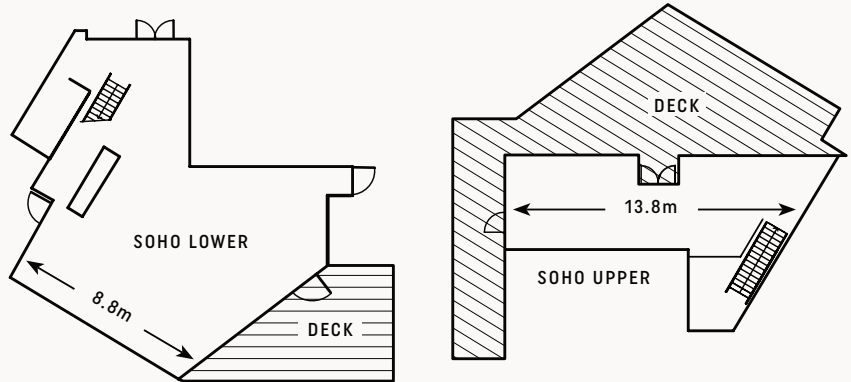

CAPACITIES	BANQUET	COCKTAIL	THEATRE	CABARET
	80	100	120	64

NEW YORK LOFT INSPIRED SPACE

Inspired by New York loft designs, Harbour is situated on level 2 of Jones Bay Wharf. The exclusive space features high ceilings with exposed steel beams emulating an industrial yet sleek design with statement black window frames. A grand rustic rope lighting pendant hangs over the private bar while floor to ceiling windows allow an abundance of natural light with views of the iconic Sydney Harbour Bridge.

Jones Bay Wharf SOHO

- C-level management suite
- Breakout meeting space
- Private dining, exclusive designer space
- Lectern/Microphone, surround speakers for background music
- 65" LCD screen
- Projector and screens available
- Outdoor private elevated decking
- Floor to ceiling windows
- Abundance of natural light
- Two level designer contemporary fit out
- Blackout facilities available