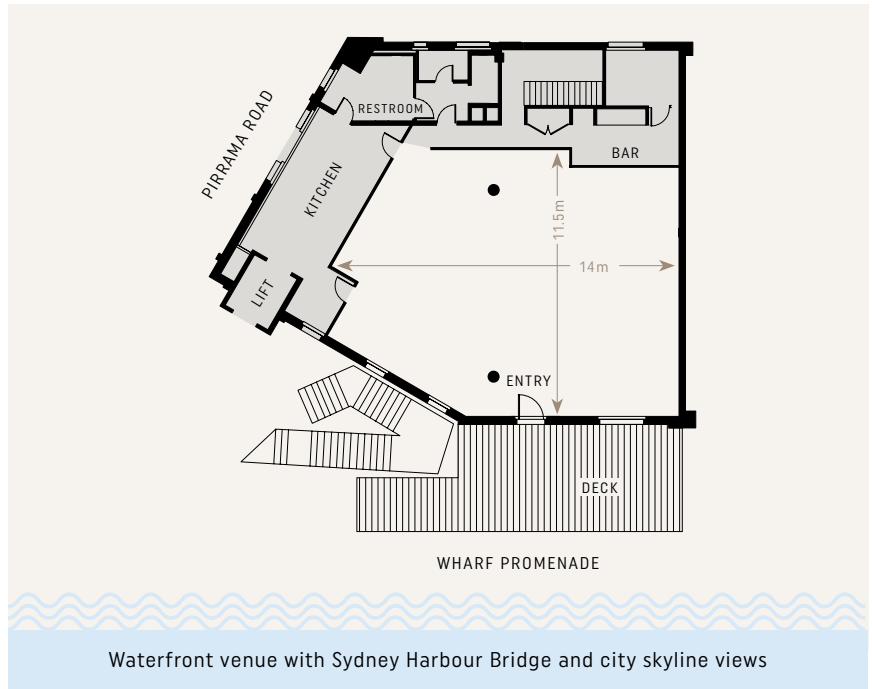

CAPACITIES	BANQUET	COCKTAIL	THEATRE	CABARET
	100	150	100	72

ECLECTIC MUSEUM ON SYDNEY HARBOUR

Tribute Museum showcases a collection of historical photographic memorabilia and pays homage to Jones Bay Finger Wharf built in 1919. The space features the original vertical wool bale chute, timber staircase and large cargo sliding door and boasts floor to ceiling windows which create a natural abundance of light. The hanging vintage wine decanter light and black mesh ceiling installation creates a stylish urban vibe. While the versatile bar with black and gold detailing enhances the industrial feel and the outdoor timber entertaining deck overlooks the spectacular Sydney Harbour bridge.

Jones Bay Wharf TRIBECA

- Waterfront location with Sydney Harbour Bridge views
- Indoor / outdoor space
- C-level management suite
- Exclusive designer space
- Private bar
- Outdoor entertaining area overlooking Sydney Harbour and city skyline
- Commercial kitchen
- Lectern/Microphone, surround speakers for background music
- Audio Visual (AV) available*
- Suitable as breakout meeting space
- Perfect for team building

CAPACITIES	BANQUET	COCKTAIL	THEATRE	CABARET
	100	130	114	88

URBAN STYLE SYDNEY HARBOUR SPACE

This urban yet tailored luxe multi-use dining space boasts a contemporary and sharp feel with bespoke tartan carpet contrasted against a geometric tile. A combination of exposed brick, wood cube and crisp white panels adorn the walls. Tribeca features an opulent jewel-toned private bar and understated antique brass sphere pendants across the exposed ceiling. The waterfront location offers an outdoor entertaining area overlooking the Sydney Harbour Bridge.

Jones Bay Wharf HARBOUR

- Waterfront location with Sydney Harbour Bridge views
- C-level management suite
- Exclusive designer space
- Private bar
- Floor to ceiling windows
- Abundance of natural light
- Lectern/Microphone, surround speakers for background music
- Audio Visual (AV) available*
- Suitable as breakout meeting space