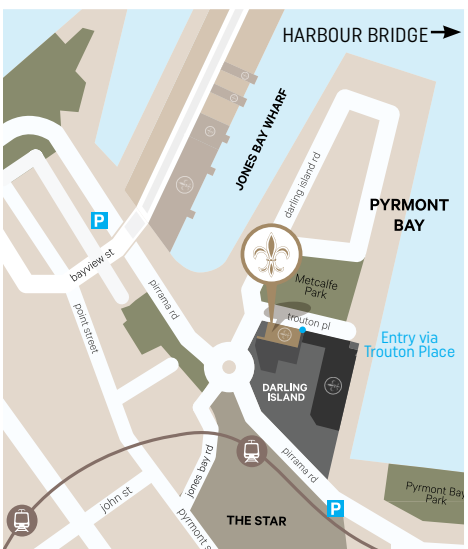

CAPACITIES	COCKTAIL	BANQUET	THEATRE	CLASSROOM
	200	160	240	110

Not to scale, capacities subject to event set up requirements