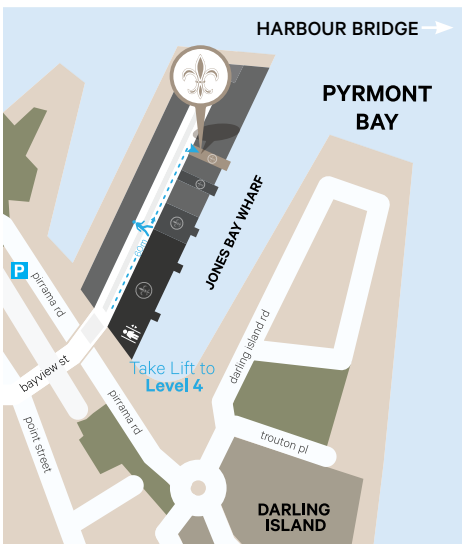

Jones Bay Wharf REVY

- Waterfront location with Sydney Harbour Bridge views
- Private indoor/outdoor dining space
- Exclusive designer space
- Intimate rustic designer bar
- Outdoor decking area overlooking Sydney Harbour
- Lectern/microphone, surround speakers for background music
- Audio visual (AV) available

Waterfront venue with Sydney Harbour Bridge views

CAPACITIES

BOARDROOM

TERRACE

12+8

20

Jones Bay Wharf LOFT

- Waterfront location
- Private deck area with Harbour Bridge / City views
- Fully air-conditioned
- Features polished wooden floors, white gold mosaic tiles and a marble bar
- Private entrance for VIP arrival
- Natural light
- Telephone lines
- Internet access
- Lift and disabled access