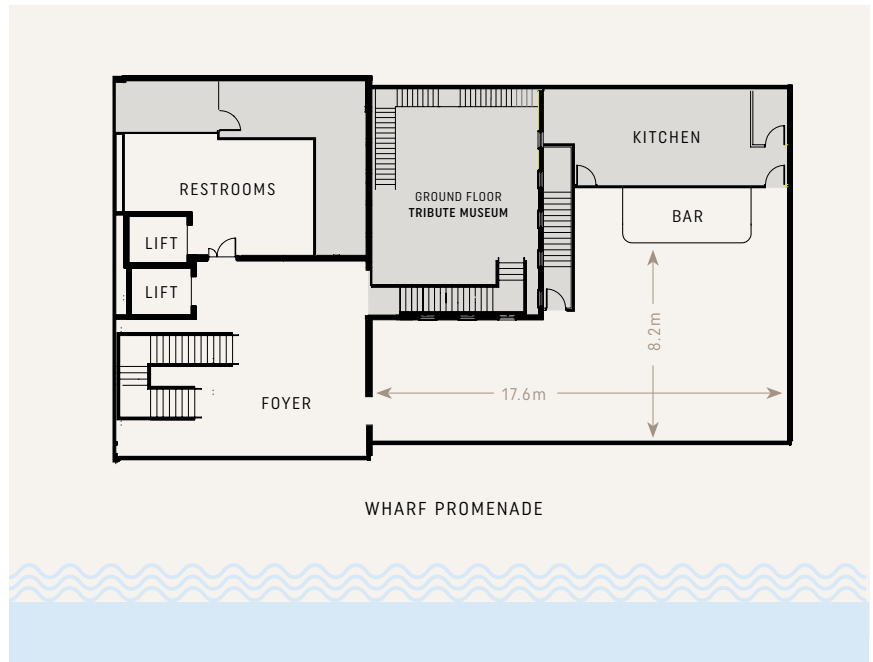

CAPACITIES	BANQUET	COCKTAIL	THEATRE	CABARET
	100	130	114	88

URBAN STYLE SYDNEY HARBOUR SPACE

This urban yet tailored luxe multi-use dining space boasts a contemporary and sharp feel with bespoke tartan carpet contrasted against a geometric tile. A combination of exposed brick, wood cube and crisp white panels adorn the walls. Tribeca features an opulent jewel-toned private bar and understated antique brass sphere pendants across the exposed ceiling. The waterfront location offers an outdoor entertaining area overlooking the Sydney Harbour Bridge.

Jones Bay Wharf HARBOUR

- Waterfront location with Sydney Harbour Bridge views
- C-level management suite
- Exclusive designer space
- Private bar
- Floor to ceiling windows
- Abundance of natural light
- Lectern/Microphone, surround speakers for background music
- Audio Visual (AV) available*
- Suitable as breakout meeting space

CAPACITIES	BANQUET	COCKTAIL	THEATRE	CABARET
	80	100	120	64

NEW YORK LOFT INSPIRED SPACE

Inspired by New York loft designs, Harbour is situated on level 2 of Jones Bay Wharf. The exclusive space features high ceilings with exposed steel beams emulating an industrial yet sleek design with statement black window frames. A grand rustic rope lighting pendant hangs over the private bar while floor to ceiling windows allow an abundance of natural light with views of the iconic Sydney Harbour Bridge.