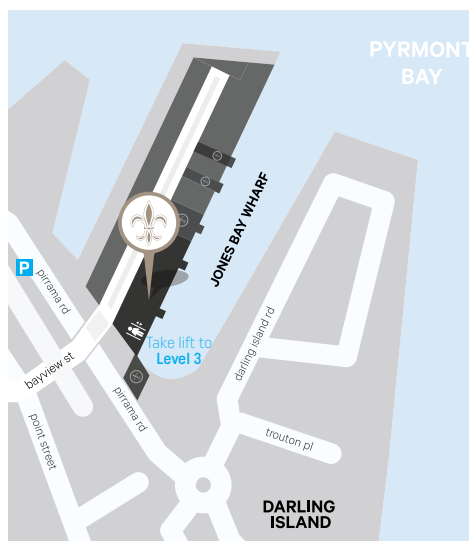

Jones Bay Wharf TRIBECA

- Waterfront location with Sydney Harbour Bridge views
- Indoor / outdoor space
- C-level management suite
- Exclusive designer space
- Private bar
- Outdoor entertaining area overlooking Sydney Harbour and city skyline
- Commercial kitchen
- Lectern/Microphone, surround speakers for background music
- Audio Visual (AV) available*
- Suitable as breakout meeting space
- Perfect for team building

Jones Bay Wharf HARBOUR

- Waterfront location with Sydney Harbour Bridge views
- C-level management suite
- Exclusive designer space
- Private bar
- Floor to ceiling windows
- Abundance of natural light
- Lectern/Microphone, surround speakers for background music
- Audio Visual (AV) available*
- Suitable as breakout meeting space

CAPACITIES	BANQUET	COCKTAIL	THEATRE	CABARET
	80	100	120	64

NEW YORK LOFT INSPIRED SPACE

Inspired by New York loft designs, Harbour is situated on level 2 of Jones Bay Wharf. The exclusive space features high ceilings with exposed steel beams emulating an industrial yet sleek design with statement black window frames. A grand rustic rope lighting pendant hangs over the private bar while floor to ceiling windows allow an abundance of natural light with views of the iconic Sydney Harbour Bridge.

Jones Bay Wharf REVY

- Waterfront location with Sydney Harbour Bridge views
- Private indoor/outdoor dining space
- Exclusive designer space
- Intimate rustic designer bar
- Outdoor decking area overlooking Sydney Harbour
- Lectern/microphone, surround speakers for background music
- Audio visual (AV) available