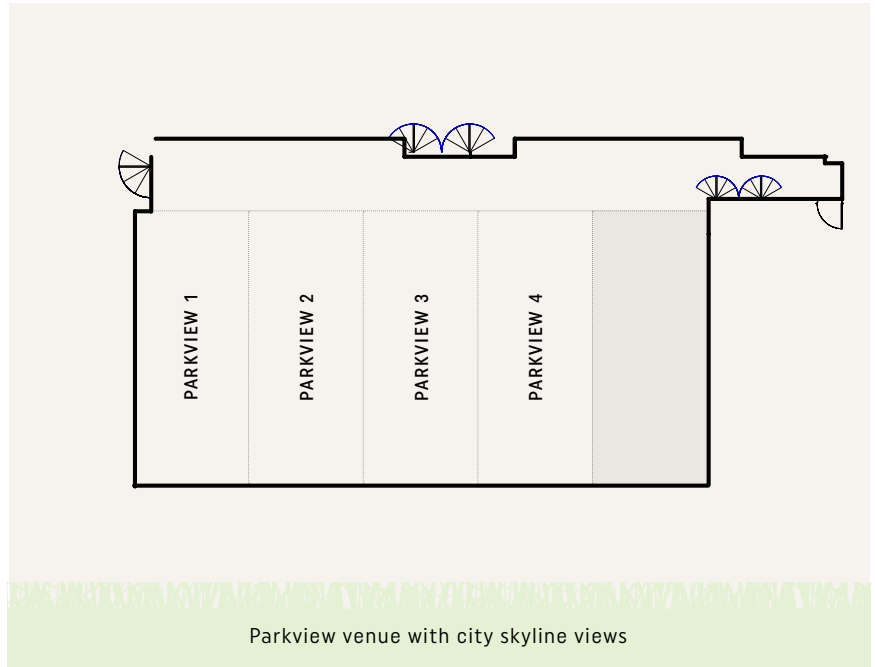

Darling Island PARKVIEW

- Housed within the first 6 Star Green Star Building in NSW
- Fully carpeted contemporary event space
- Blackout facilities
- State of the art Audio Visual (AV), lighting and staging infrastructure
- Culmination of elegant design and social responsibility
- Acoustic operable walls segment the area
- Disabled access
- Ideal for a product launch and conference
- Inter-connecting space to Signorelli Gastonomia