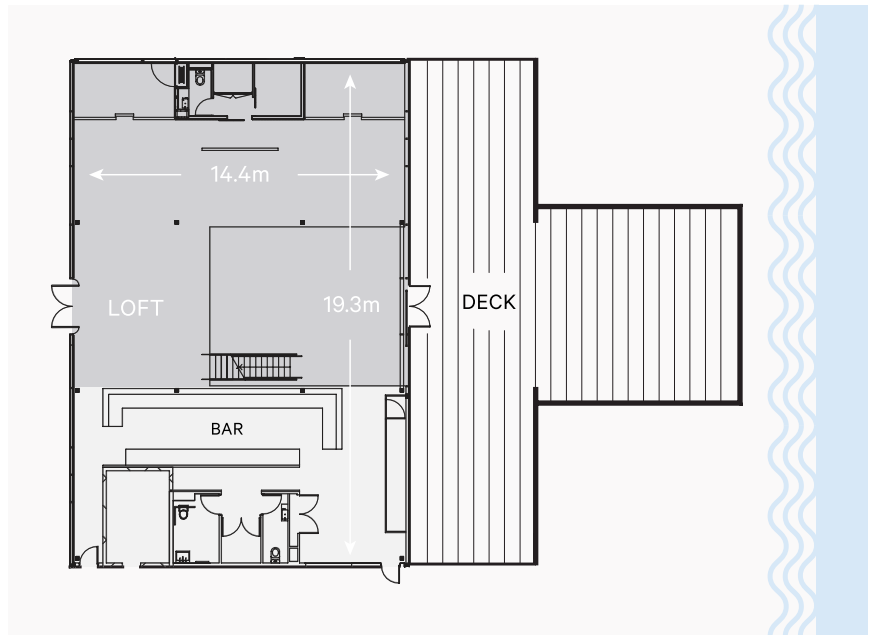

Waterfront venue with Sydney Harbour Bridge views

CAPACITIES

BOARDROOM

TERRACE

12+8

20

Jones Bay Wharf LOFT

- Waterfront location
- Private deck area with Harbour Bridge / City views
- Fully air-conditioned
- Features polished wooden floors, white gold mosaic tiles and a marble bar
- Private entrance for VIP arrival
- Natural light
- Telephone lines
- Internet access
- Lift and disabled access

CAPACITIES	BANQUET	COCKTAIL	THEATRE	CABARET
	200	280	130	144

NEW YORK INSPIRED

Doltone House Loft is a sleek multifunctional space split over three levels, ideal for unique events. Exclusive waterfront, polished wooden floors, high ceilings, feature lighting and a large marble bar.