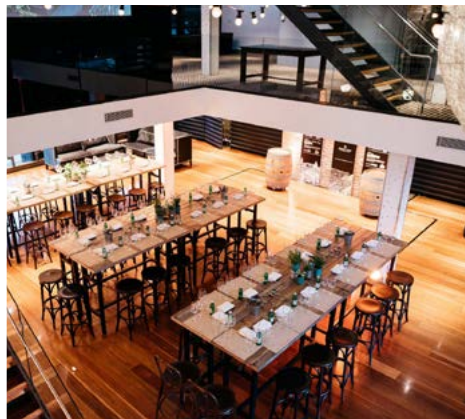

NEW YORK INSPIRED

Doltone House Loft is a sleek multifunctional space split over three levels, ideal for unique events. Exclusive waterfront, polished wooden floors, high ceilings, feature lighting and a large marble bar.