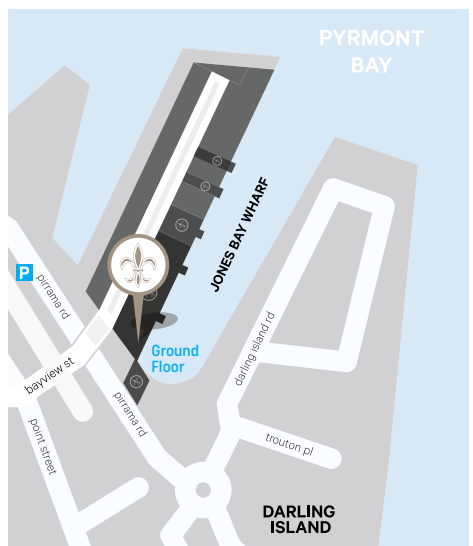

CAPACITIES	BANQUET	COCKTAIL	THEATRE	CABARET
	100	150	100	72

ECLECTIC MUSEUM ON SYDNEY HARBOUR

Tribute Museum showcases a collection of historical photographic memorabilia and pays homage to Jones Bay Finger Wharf built in 1919. The space features the original vertical wool bale chute, timber staircase and large cargo sliding door and boasts floor to ceiling windows which create a natural abundance of light. The hanging vintage wine decanter light and black mesh ceiling installation creates a stylish urban vibe. While the versatile bar with black and gold detailing enhances the industrial feel and the outdoor timber entertaining deck overlooks the spectacular Sydney Harbour bridge.

Jones Bay Wharf TRIBECA

- Waterfront location with Sydney Harbour Bridge views
- Indoor / outdoor space
- C-level management suite
- Exclusive designer space
- Private bar
- Outdoor entertaining area overlooking Sydney Harbour and city skyline
- Commercial kitchen
- Lectern/Microphone, surround speakers for background music
- Audio Visual (AV) available*
- Suitable as breakout meeting space
- Perfect for team building

Jones Bay Wharf HARBOUR

- Waterfront location with Sydney Harbour Bridge views
- C-level management suite
- Exclusive designer space
- Private bar
- Floor to ceiling windows
- Abundance of natural light
- Lectern/Microphone, surround speakers for background music
- Audio Visual (AV) available*
- Suitable as breakout meeting space

Jones Bay Wharf REVY

- Waterfront location with Sydney Harbour Bridge views
- Private indoor/outdoor dining space
- Exclusive designer space
- Intimate rustic designer bar
- Outdoor decking area overlooking Sydney Harbour
- Lectern/microphone, surround speakers for background music
- Audio visual (AV) available