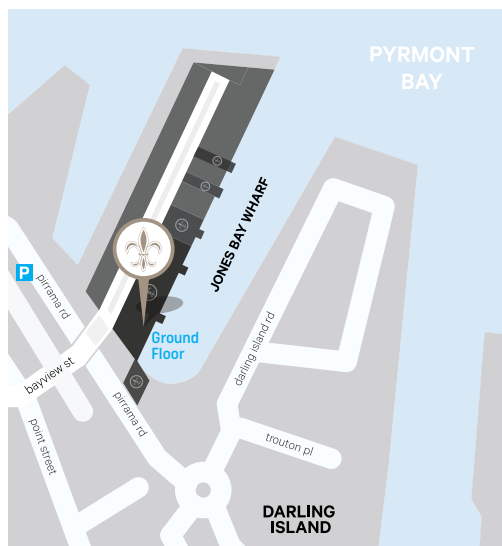

DOLTONE HOUSE

EVENTS • VENUES • CATERING

WELCOME
TO OUR HOUSE

EVENT SPACES

FOR UP TO 150 DELEGATES OR YOUR
PERFECT BREAKOUT SPACE

SELECT YOUR SPACE

Jones Bay Wharf TRIBUTE

- Waterfront location with Sydney Harbour Bridge views
- Indoor / outdoor space over two levels
- C-level management suite
- Exclusive designer space
- Private bar
- Outdoor entertaining area overlooking Sydney Harbour and city skyline
- Floor to ceiling windows
- Abundance of natural light
- Lectern/Microphone, surround speakers for background music
- Audio Visual (AV) available*
- Suitable as breakout meeting space
- Ideal for lunch or dinner events

CAPACITIES	BANQUET	COCKTAIL	THEATRE	CABARET
	100	150	100	72

ECLECTIC MUSEUM ON SYDNEY HARBOUR

Tribute Museum showcases a collection of historical photographic memorabilia and pays homage to Jones Bay Finger Wharf built in 1919. The space features the original vertical wool bale chute, timber staircase and large cargo sliding door and boasts floor to ceiling windows which create a natural abundance of light. The hanging vintage wine decanter light and black mesh ceiling installation creates a stylish urban vibe. While the versatile bar with black and gold detailing enhances the industrial feel and the outdoor timber entertaining deck overlooks the spectacular Sydney Harbour bridge.

Jones Bay Wharf TRIBECA

- Waterfront location with Sydney Harbour Bridge views
- Indoor / outdoor space
- C-level management suite
- Exclusive designer space
- Private bar
- Outdoor entertaining area overlooking Sydney Harbour and city skyline
- Commercial kitchen
- Lectern/Microphone, surround speakers for background music
- Audio Visual (AV) available*
- Suitable as breakout meeting space
- Perfect for team building