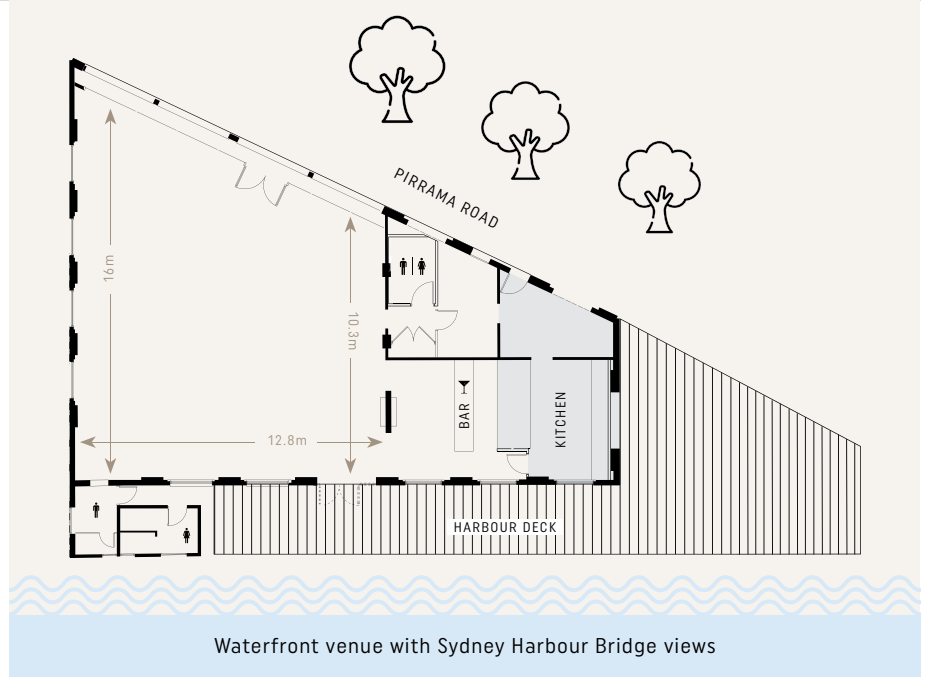

Jones Bay Wharf SOHO

- C-level management suite
- Breakout meeting space
- Private dining, exclusive designer space
- Lectern/Microphone, surround speakers for background music
- 65" LCD screen
- Projector and screens available
- Outdoor private elevated decking
- Floor to ceiling windows
- Abundance of natural light
- Two level designer contemporary fit out
- Blackout facilities available

CAPACITIES	BANQUET	COCKTAIL	THEATRE	CABARET
	80	100	100	56

SYDNEY HARBOUR BACKDROP

Complementing Jones Bay Wharf's heritage charm, newest addition to the venue portfolio. Multi award winning designer, Greg Natale's New York inspired studio design, ideal for meetings, dining and mingling with elevated harbour views.

Jones Bay Wharf REVY

- Waterfront location with Sydney Harbour Bridge views
- Private indoor/outdoor dining space
- Exclusive designer space
- Intimate rustic designer bar
- Outdoor decking area overlooking Sydney Harbour
- Lectern/microphone, surround speakers for background music
- Audio visual (AV) available

CAPACITIES

BANQUET

COCKTAIL

100

110

TIMELESS EARLY 20TH-CENTURY DESIGN

Recently revitalised venue stands on the waterfront, offering breathtaking views of Sydney Harbour and The Harbour Bridge. REVY's charm lies in the expertly exposed natural brick, infusing the ambiance with a raw, contemporary, and industrial essence.