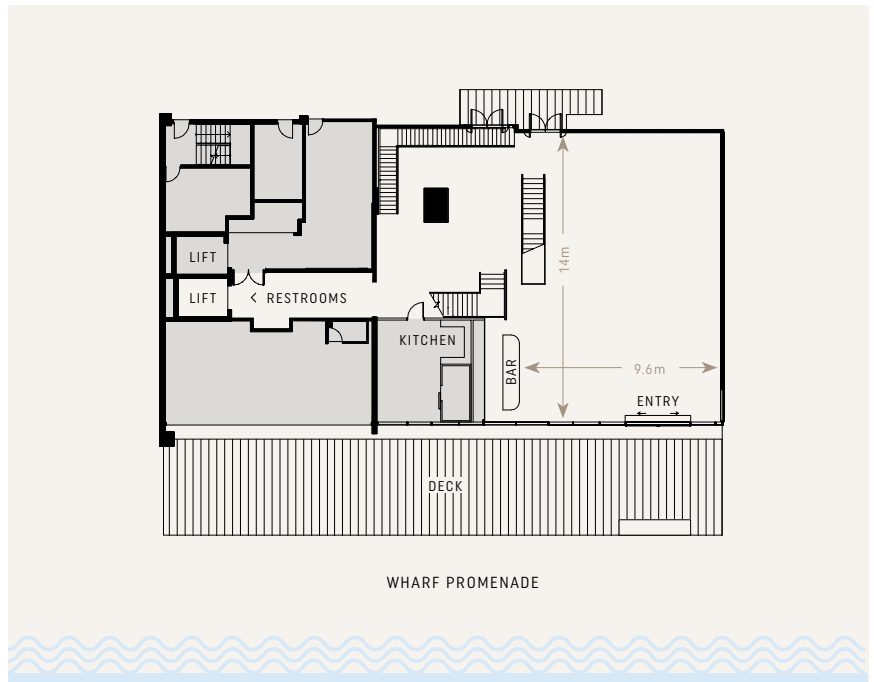

CAPACITIES	BANQUET	COCKTAIL	THEATRE	CABARET
	100	150	100	72

ECLECTIC MUSEUM ON SYDNEY HARBOUR

Tribute Museum showcases a collection of historical photographic memorabilia and pays homage to Jones Bay Finger Wharf built in 1919. The space features the original vertical wool bale chute, timber staircase and large cargo sliding door and boasts floor to ceiling windows which create a natural abundance of light. The hanging vintage wine decanter light and black mesh ceiling installation creates a stylish urban vibe. While the versatile bar with black and gold detailing enhances the industrial feel and the outdoor timber entertaining deck overlooks the spectacular Sydney Harbour bridge.