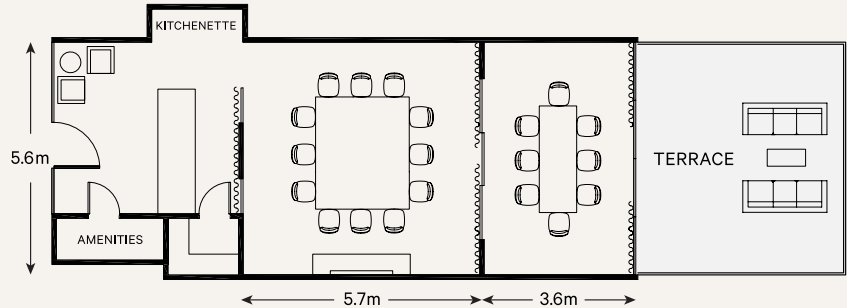

Embracing the surrounding beauty, the floor-to-ceiling glass doors invite abundant natural light while providing access to the picturesque harbour deck area.

Jones Bay Wharf SUITE 55

- Waterfront location
- Private deck area overlooking Sydney Harbour
- Lift and disable access
- Fully air-conditioned
- Custom fit-out by Award Winning Designer Greg Natale
- Natural light
- Views of city skyline
- Plasma screen
- Internet access
- Telephone lines
- Boardroom style

Waterfront venue with Sydney Harbour Bridge views

CAPACITIES

BOARDROOM

TERRACE

12+8

20

Jones Bay Wharf LOFT

- Waterfront location
- Private deck area with Harbour Bridge / City views
- Fully air-conditioned
- Features polished wooden floors, white gold mosaic tiles and a marble bar
- Private entrance for VIP arrival
- Natural light
- Telephone lines
- Internet access
- Lift and disabled access