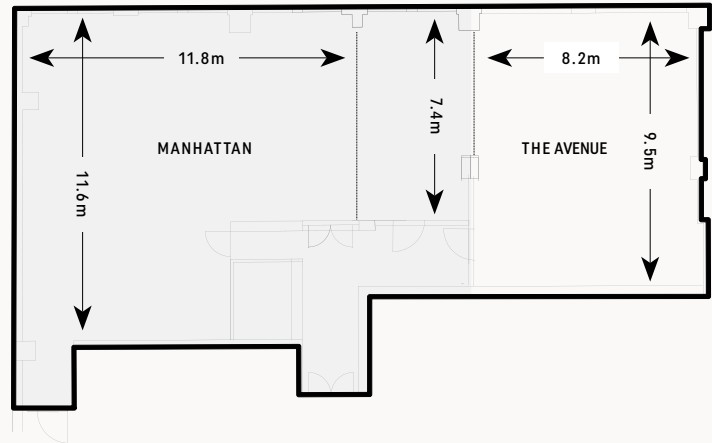

Hyde Park MANHATTAN & AVENUE

- Sydney CBD location
- Pillarless, fully carpeted floor space
- Blend of contemporary and old world Manhattan ambience
- High ceilings & architectural features
- Intimate space for small groups designed for a variety of events
- Abundance of natural light with fresh colour palette
- Equipped with the latest state-of-the-art technology and WiFi internet access