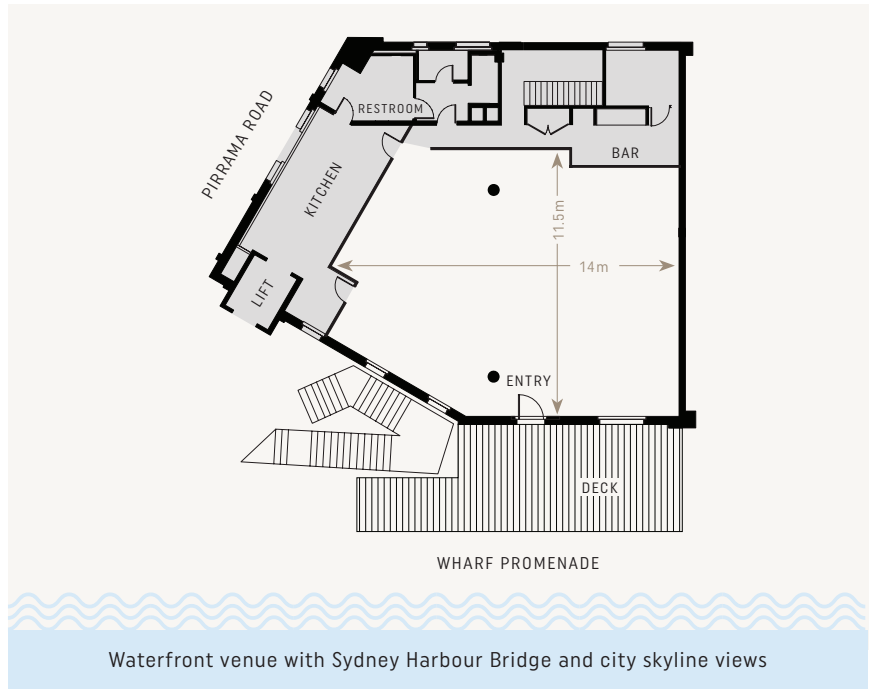

### URBAN STYLE SYDNEY HARBOUR SPACE

This urban yet tailored luxe multi-use dining space boasts a contemporary and sharp feel with bespoke tartan carpet contrasted against a geometric tile. A combination of exposed brick, wood cube and crisp white panels adorn the walls. Tribeca features an opulent jewel-toned private bar and understated antique brass sphere pendants across the exposed ceiling. The waterfront location offers an outdoor entertaining area overlooking the Sydney Harbour Bridge.

# Jones Bay Wharf TRIBECA

- Waterfront location with Sydney Harbour Bridge views
- Indoor / outdoor space
- C-level management suite
- Exclusive designer space
- Private bar
- Outdoor entertaining area overlooking Sydney Harbour and city skyline
- Commercial kitchen
- Lectern/Microphone, surround speakers for background music
- Audio Visual (AV) available\*
- Suitable as breakout meeting space

## PARKING

Parking is available directly across the road from the venue in the Jones Bay Wharf Car Park or at The Star. You may enter the venue from the street level stairs or dedicated lift on Pirrama Road.