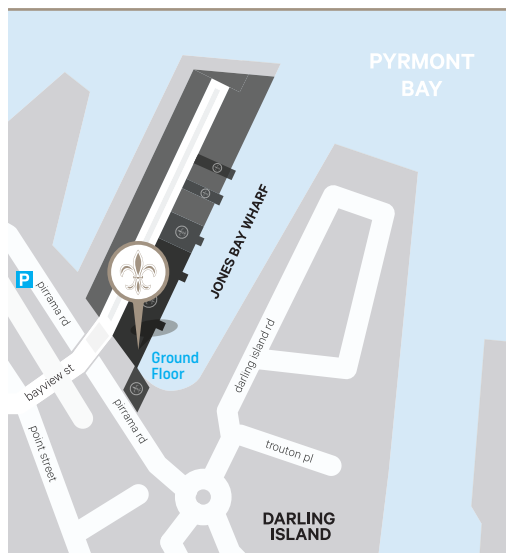

# Jones Bay Wharf TRIBECA

- Waterfront location with Sydney Harbour Bridge views
- Indoor / outdoor space
- C-level management suite
- Exclusive designer space
- Private bar
- Outdoor entertaining area overlooking Sydney Harbour and city skyline
- Commercial kitchen
- Lectern/Microphone, surround speakers for background music
- Audio Visual (AV) available\*
- Suitable as breakout meeting space

## LOCATION

The setting offers an event experience on the best harbour in the world, an ideal venue location and a very unique address for your next event.

Only minutes from our Darling Island venue and the Darling Harbour precinct, Doltone House Jones Bay Wharf is within easy walking distance of the CBD and all the attractions that Sydney city has to offer.

The venue may be accessed by boat, water taxi, ferry, light rail, bus or private transport.

Jones Bay Wharf  
Ground Floor  
26-32 Pirrama Road,  
Pyrmont. 2009

## PARKING

Parking is available directly across the road from the venue in the Jones Bay Wharf Car Park or at The Star. You may enter the venue from the street level stairs or dedicated lift on Pirrama Road.