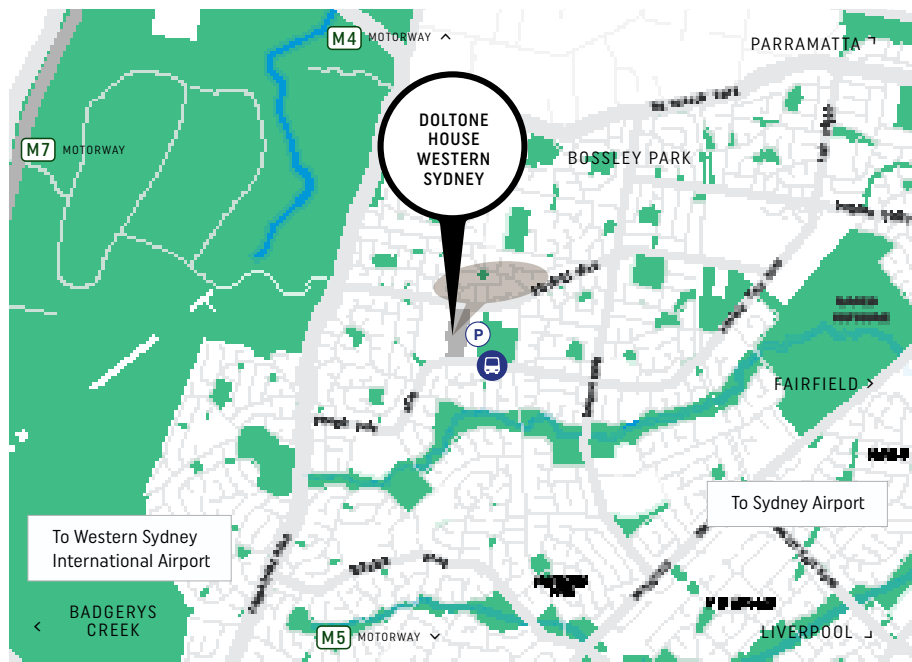

# Western Sydney

BOSSLEY PARK

## DIRECTIONS · PARKING · MAP

121-133 PRAIRIE VALE RD, BOSSLEY PARK NSW 2176

### MAP LEGEND

-  Dolton House Western Sydney
-  Bus stops

### Bus

Bus services run along Prairie Vale Rd. For route and timetable information, call 131 500 or visit [www.transportnsw.info](http://www.transportnsw.info)